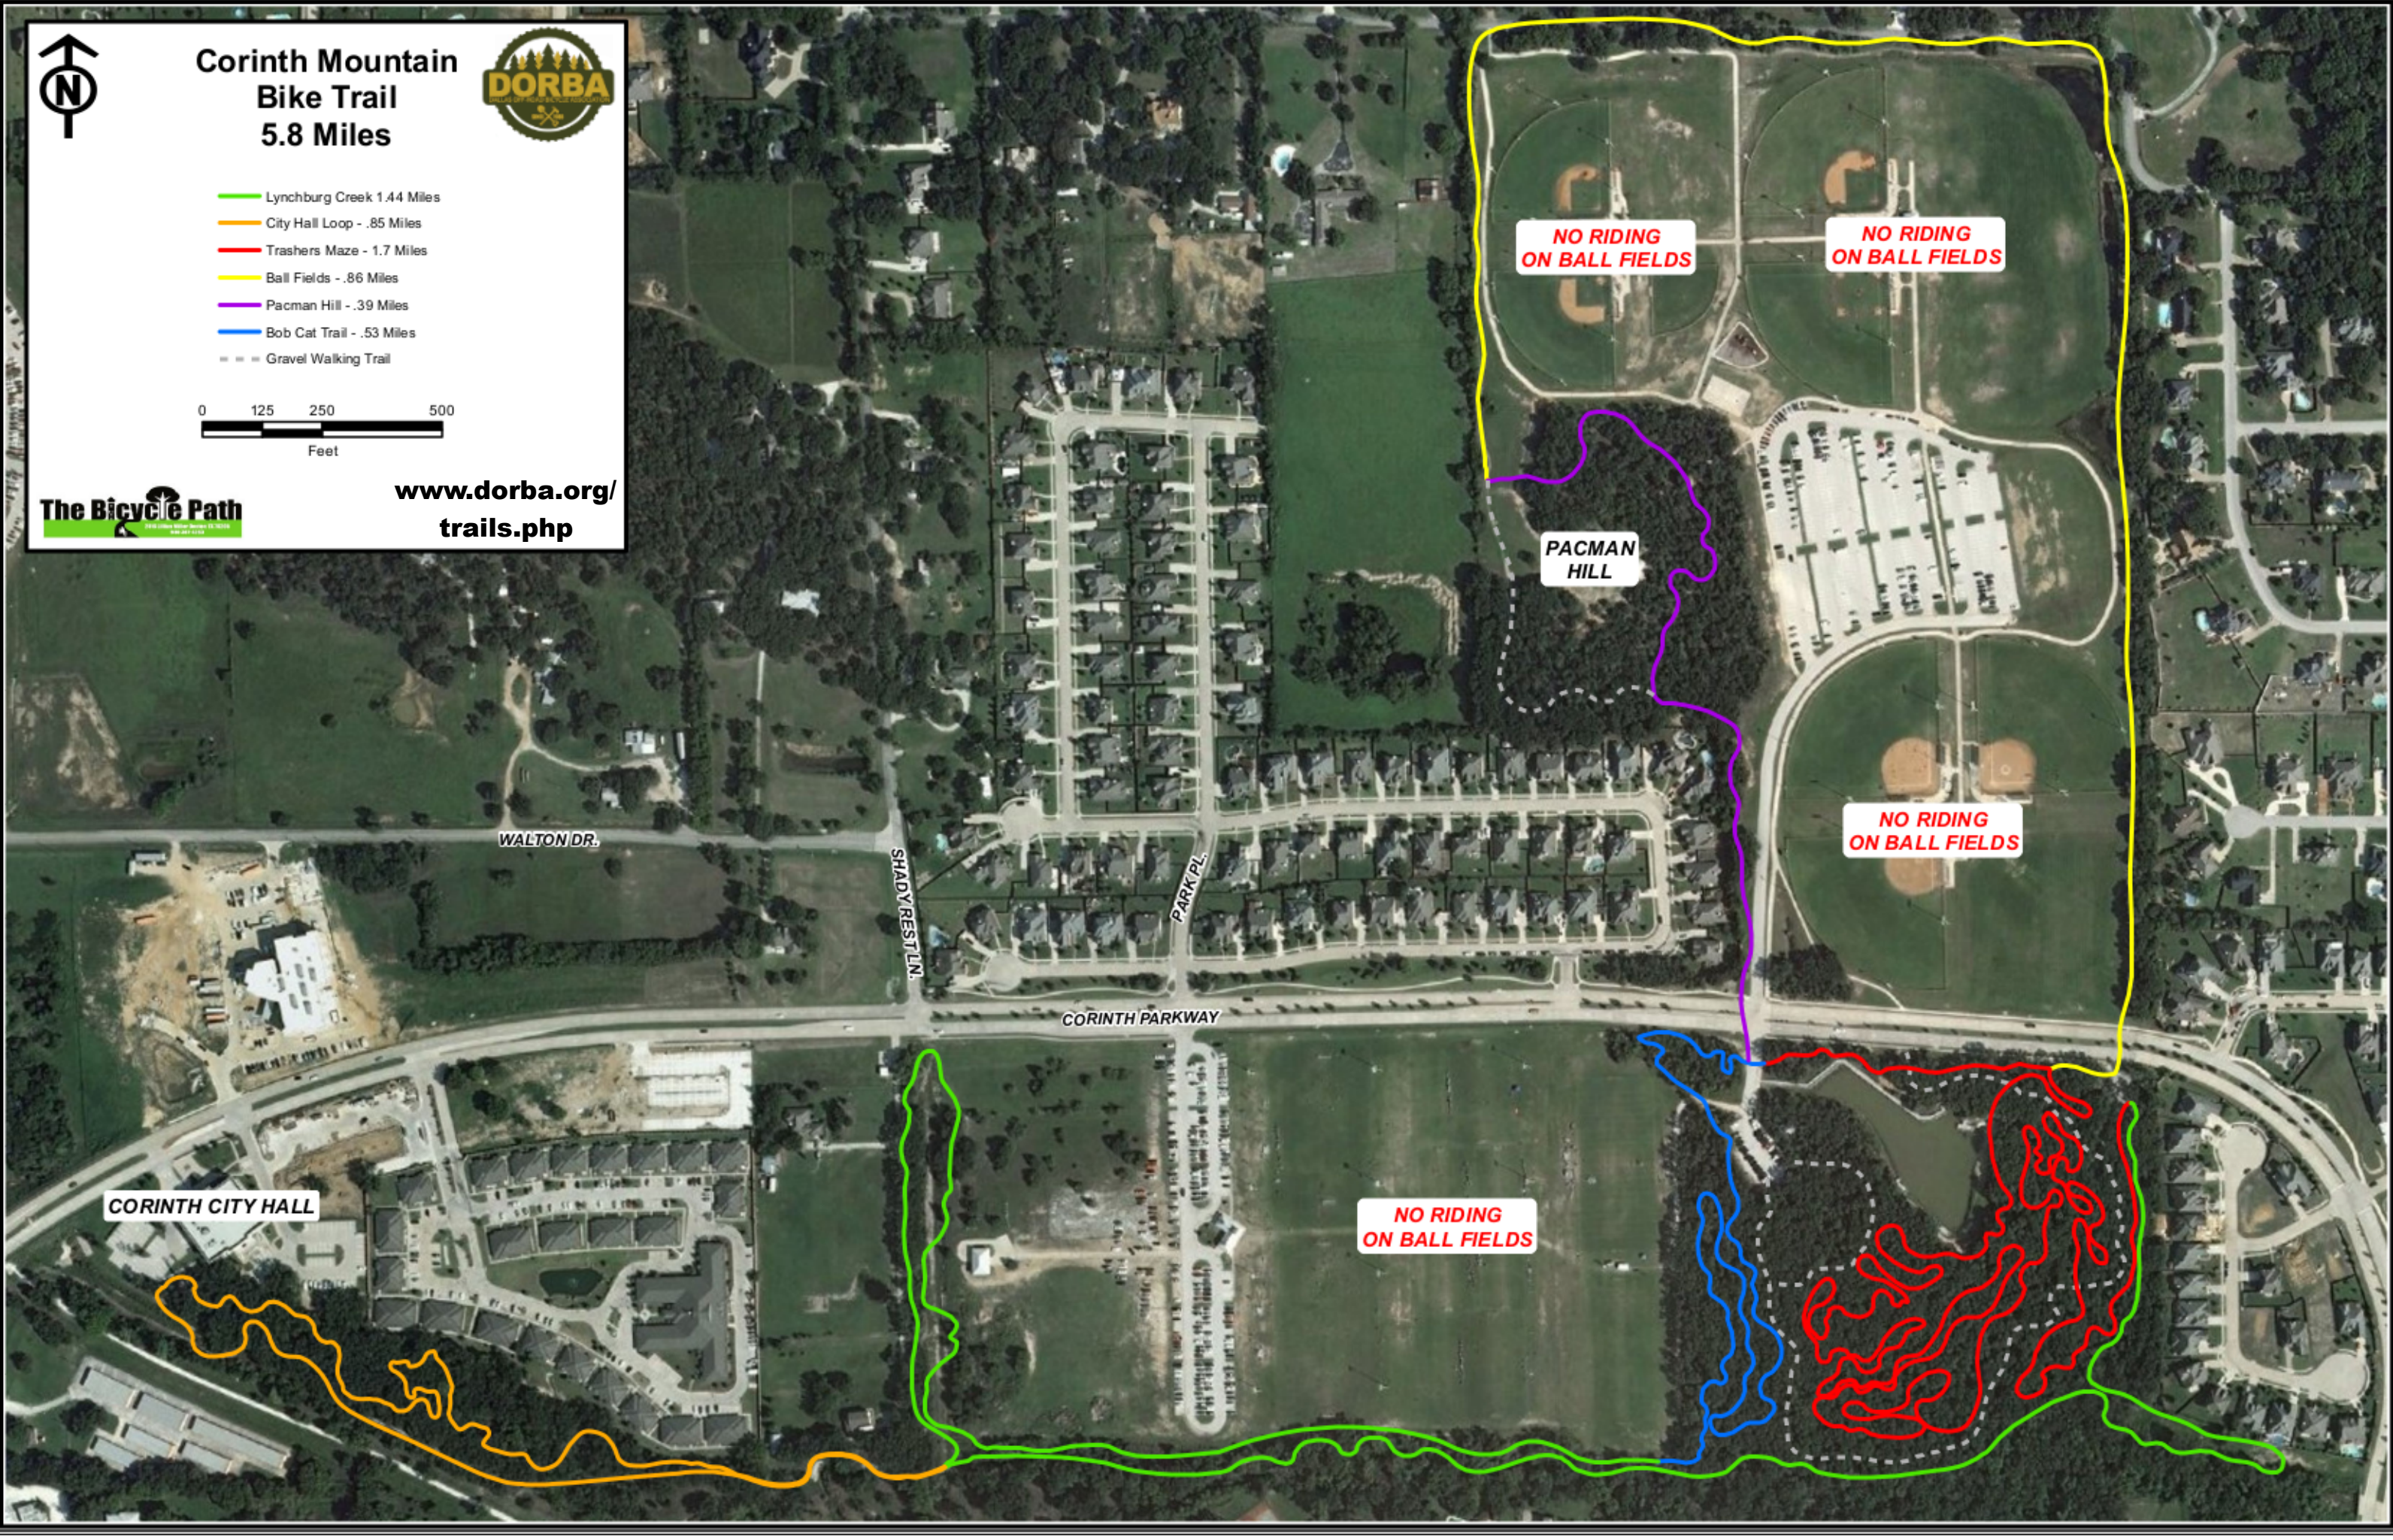

# Corinth Mountain Bike Trail 5.8 Miles

- Lynchburg Creek 1.44 Miles
- City Hall Loop - .85 Miles
- Trashers Maze - 1.7 Miles
- Ball Fields - .86 Miles
- Pacman Hill - .39 Miles
- Bob Cat Trail - .53 Miles
- - - Gravel Walking Trail

[www.dorba.org/  
trails.php](http://www.dorba.org/trails.php)

**NO RIDING  
ON BALL FIELDS**

**NO RIDING  
ON BALL FIELDS**

**PACMAN  
HILL**

**NO RIDING  
ON BALL FIELDS**

**NO RIDING  
ON BALL FIELDS**

**CORINTH CITY HALL**

WALTON DR.

SHADY REST LN.

PARK PL.

CORINTH PARKWAY